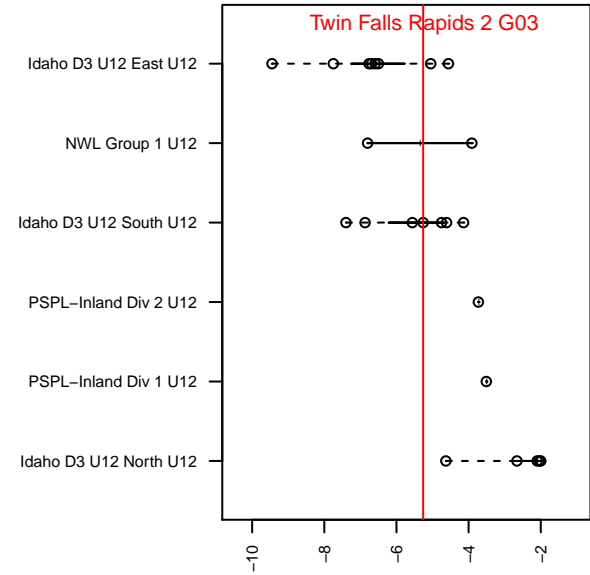

# Twin Falls Rapids 2 G03

, ID  
 G03 total strength=599  
 attack=0.99 defense=0.25  
 fall league = Idaho D3 U12 South U12  
 notes= Edwards 2015

alt names used:  
 TF RAPIDS U12G – EDWARDS  
 TF RAPIDS U12G – EDWARDS (ID)

Venues played:  
 2015 Idaho D3 U12 South U12  
 2015 GEM State Challenge U12G Silver East U

**attack and defense variance (black dot)  
relative to other teams  
and top 10 in region**

**attack and defense rating  
relative to others at age  
and all opponents in last 13 months**